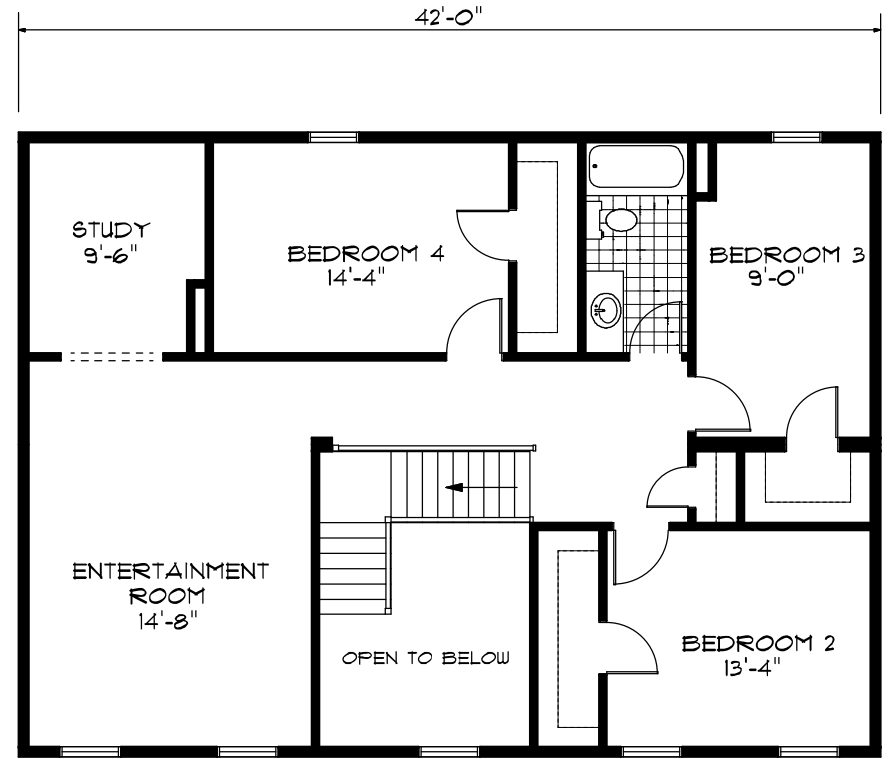

FIRST STORY
1,288 SQ. FT.

SECOND STORY
1,288 SQ. FT.

MANUFACTURED HOUSING ENTERPRISES, INC.
09302 STATE ROUTE 6 - BRYAN, OH 43506

THE JOHNSTOWN	MODEL: MT3242B01	SCALE:	
PAGE: 1	DATE: 1-10-07	REV:	BY: HM