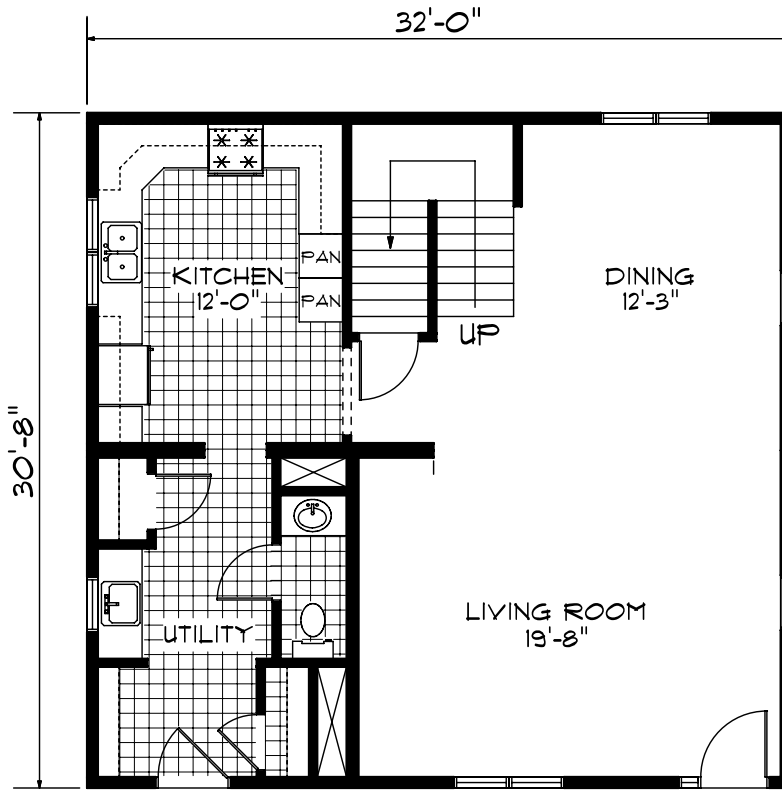

NOOK OPTION

FIRST STORY
981 SQ. FT.

SECOND STORY
981 SQ. FT.

Revision Log

MANUFACTURED HOUSING ENTERPRISES, INC.
09302 STATE ROUTE 6 - BRYAN, OH 43506

THE ROSEMARY	MODEL: MT3232B01	SCALE:	1,962 SQ. FT.
PAGE: 1	DATE: 1-25-07	REV:	BY: JB