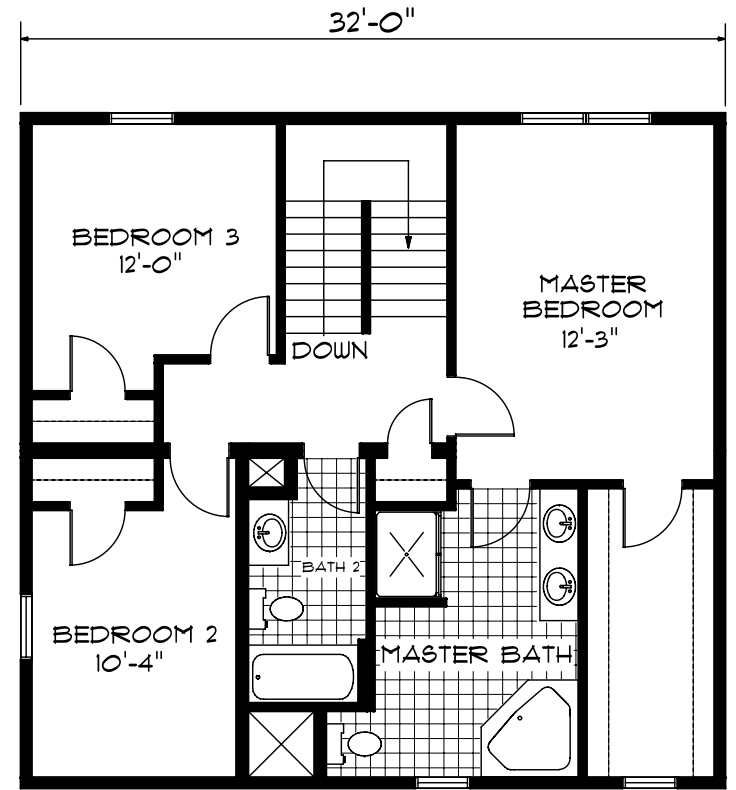

NOOK OPTION

FIRST STORY
981 SQ. FT.

SECOND STORY
981 SQ. FT.

Revision Log

MANUFACTURED HOUSING ENTERPRISES, INC.
09302 STATE ROUTE 6 - BRYAN, OH 43506

THE ROSEMARY	MODEL: MT3232B01	SCALE:	1,962 SQ. FT.
PAGE: 1	DATE: 1-25-07	REV:	BY: JB