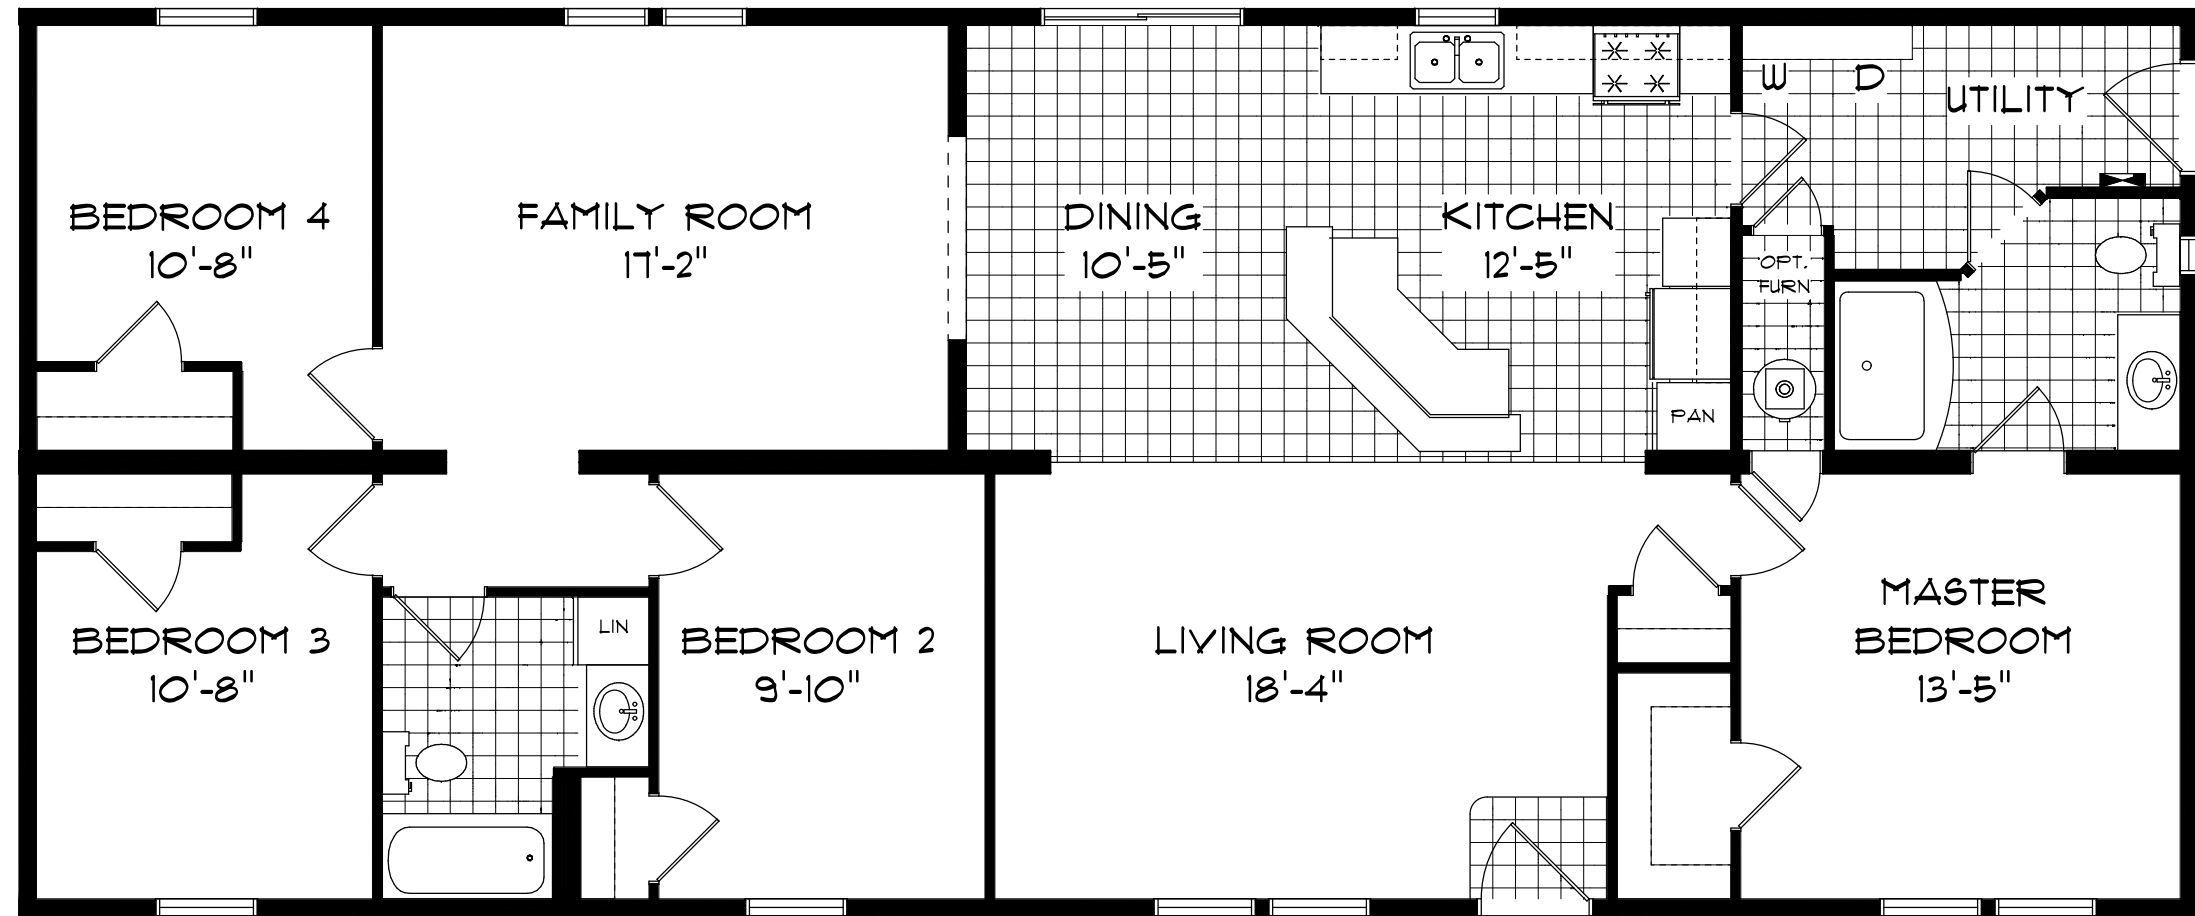

*STAIRWELL OPTION

Revision Log

MANUFACTURED HOUSING ENTERPRISES, INC.
 09302 STATE ROUTE 6 - BRYAN, OH 43506

THE COTTONWOOD FOREST MODEL: M64B06	SERIES: ELITE	1707 SQ. FT.
BOX SIZE: 28 X 64	DATE: 10-11-13	REV: 2-10-20 BY: JR