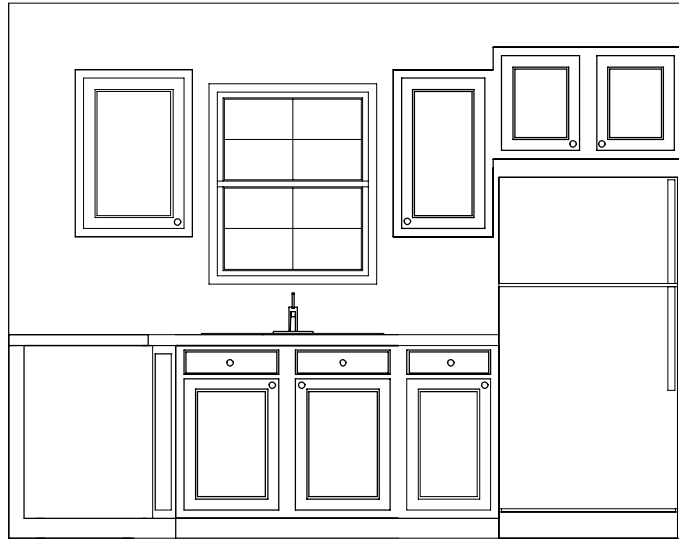

5850 KITCHEN ELEVATION STOVE SIDE

KITCHEN ELEVATION W/ OPTIONAL PATIO DOOR

52" MASTER BATH VANITY

48" MASTER BATH VANITY

STANDARD LAUNDRY SINK & OPTIONAL STORAGE BENCH

MANUFACTURED HOUSING ENTERPRISES, INC.
 09302 STATE ROUTE 6 - BRYAN, OH 43506