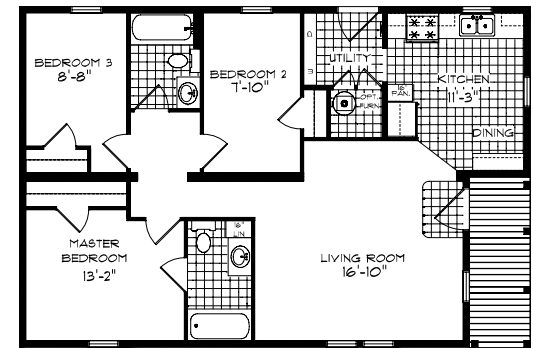

# Manufactured Housing Enterprises

**The Sycamore Creek  
Mansion Elite Series  
28 x 40  
Model 5846, 1,067 SQ. FT.**

Available in 3 Different Series

**MANSION SECTIONAL SERIES**

**MODEL 28446 "THE SYCAMORE"**  
28 X 40 1,067 SQ. FT. 3 BR, 2 BATH

**MANSION ELITE SECTIONAL SERIES**

**MODEL 5846 "THE SYCAMORE CREEK"**  
28 X 40 1,067 SQ. FT. 3 BR, 2 BATH

**MANSION ELITE MODULAR SERIES**

**MODEL M40B02 "THE SYCAMORE FOREST"**  
28 X 40 1,067 SQ. FT. 3 BR, 2 BATH