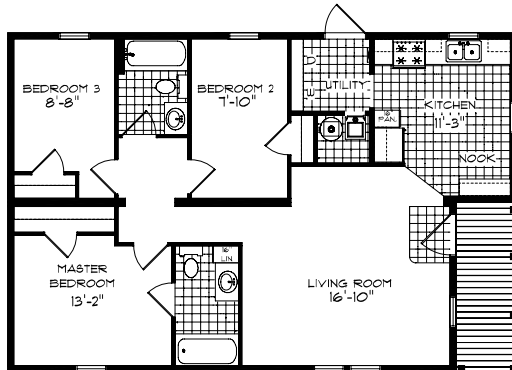

# Manufactured Housing Enterprises

**The Sycamore Creek  
Mansion Elite Series  
28 x 40  
Model 5846, 1,067 SQ. FT.**

Available in 3 Different Series

**MANSION SECTIONAL SERIES**

**MODEL 28446 "THE SYCAMORE"**  
28 X 40 1,067 SQ. FT. 3 BR, 2 BATH

**MANSION ELITE SECTIONAL SERIES**

**MODEL 5846 "THE SYCAMORE CREEK"**  
28 X 40 1,067 SQ. FT. 3 BR, 2 BATH

**MANSION ELITE MODULAR SERIES**

**MODEL M40B02 "THE SYCAMORE FOREST"**  
28 X 40 1,067 SQ. FT. 3 BR, 2 BATH