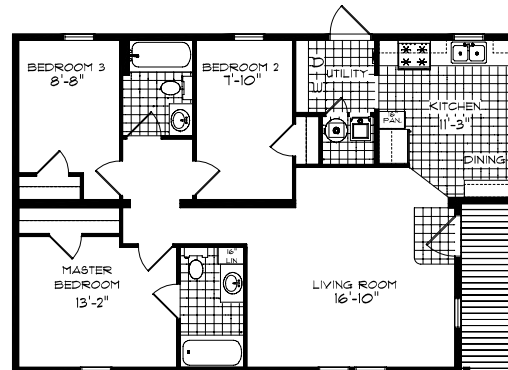

# Manufactured Housing Enterprises

**The Sycamore Creek  
Mansion Elite Series  
28 x 40  
Model 5846, 1,067 SQ. FT.**

Available in 3 Different Series

**MANSION SECTIONAL SERIES**

**MODEL 28446 "THE SYCAMORE"**  
28 X 40 1,067 SQ. FT. 3 BR, 2 BATH

**MANSION ELITE SECTIONAL SERIES**

**MODEL 5846 "THE SYCAMORE CREEK"**  
28 X 40 1,067 SQ. FT. 3 BR, 2 BATH

**MANSION ELITE MODULAR SERIES**

**MODEL M40B02 "THE SYCAMORE FOREST"**  
28 X 40 1,067 SQ. FT. 3 BR, 2 BATH