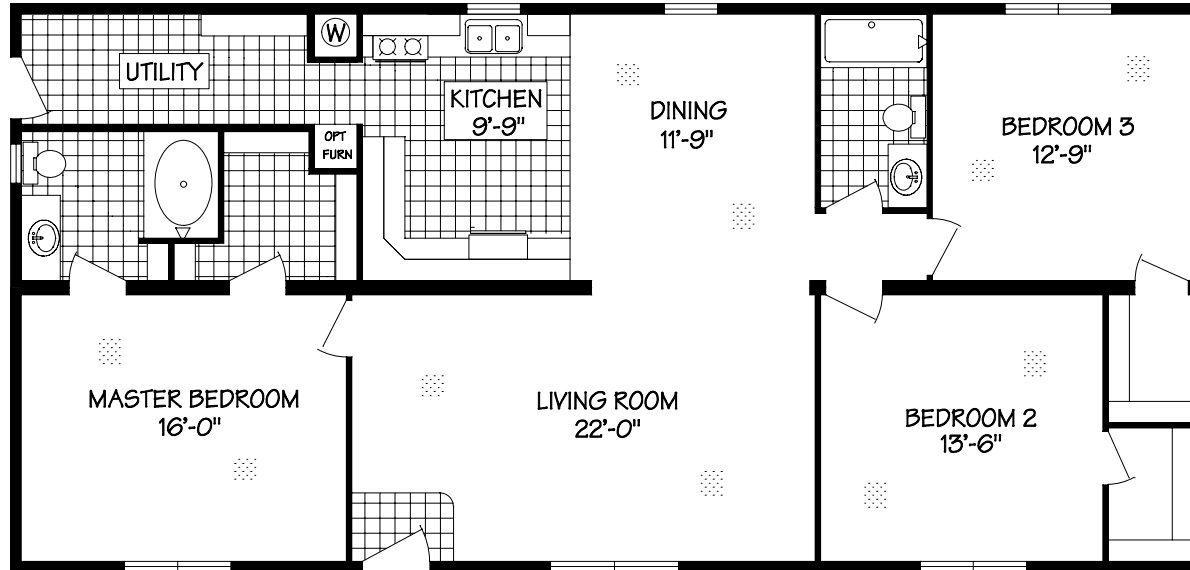

GLAMOUR BATH OPTION

Manufactured Housing Enterprises, Inc.		
09302 State Route 6 Bryan, Oh. 43506		
56B14	26'-8" x 56'-0" ACTUAL	
THE CEDAR FOREST	1493 SQ. FT.	
Mansion Elite Modular	Page Number:	
Date: 5-11-05	Rev: 11-10-09	By: JB