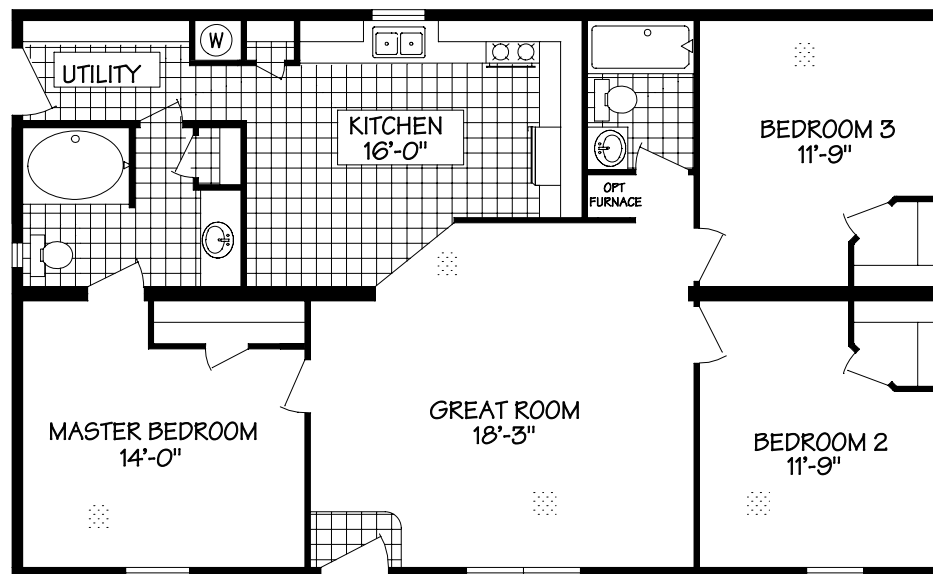

GLAMOUR BATH OPTION

Manufactured Housing Enterprises, Inc.	
09302 State Route 6 Bryan, Oh. 43506	
44B05	26'-8" X 44'-0" ACTUAL
THE PINE FOREST	1173 SQ. FT.
Mansion Elite Modular	Page Number:
Date: 12-22-98	Rev: 9-15-09 By: JB